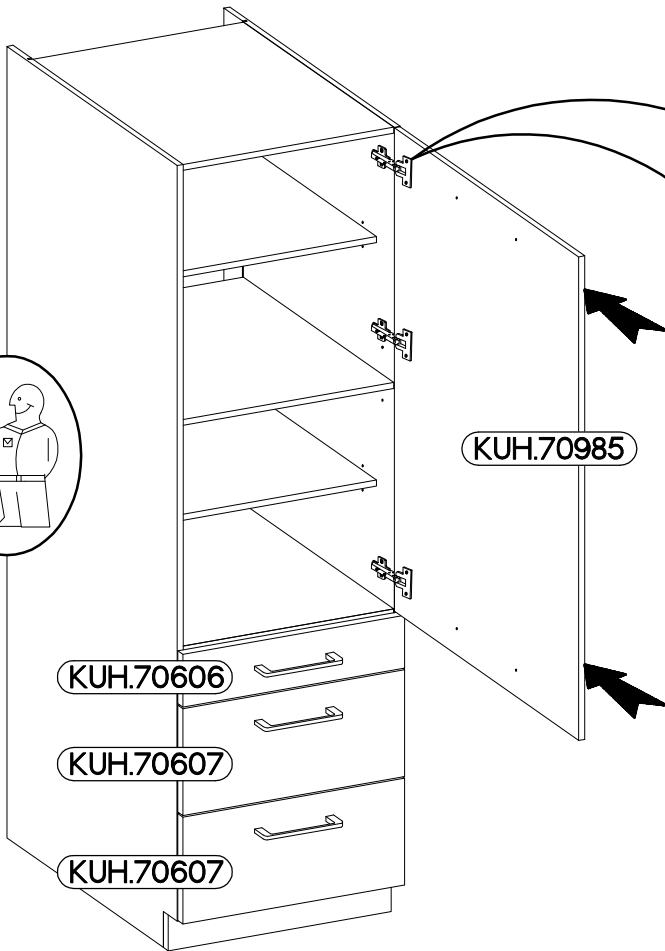

**60 DKS-2100 1F 3S**

KUH.90137

Ersatzteil Nummer	Dimension
KUH.70985	596x1280x16
KUH.70606	596x140x16
KUH.70607 x2	596x283x16
KUH.90137 x3	442x492x16
KUH.90140	480x70x16
KUH.90142 x2	480x148x16

3	2	3	1	6	4	6
	+6.3x13mm	+4.0x16mm	+3.5x13mm	+3.0x16mm	L=192mm	M4x22mm
4	12	12	24	12	2	4

4

L=192mm	M4x22mm
	
S	U
3	6

5

LEFT

RIGHT

KUH.70985

KUH.70985

VARIANT HIGH GLOSS

6

±35/0mm	±3.5x13mm
	
HG	P5
3	6

7

L=192mm	M4x22mm
	
S	U
1	2