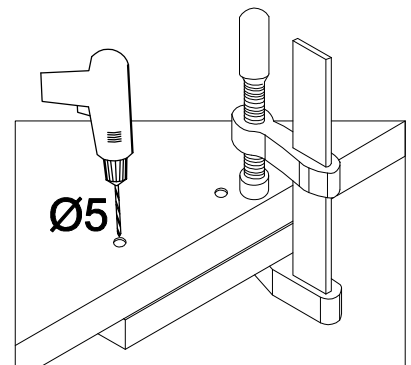

**60 DKS-2100 1F 3S**

KUH.90137

Ersatzteil Nummer	Dimension
KUH.70985	596x1280x16
KUH.70606	596x140x16
KUH.70607 x2	596x283x16
KUH.90137 x3	442x492x16
KUH.90140	480x70x16
KUH.90142 x2	480x148x16

3	2	3	1	6	4	6
	+6.3x13mm	+4.0x16mm	+3.5x13mm	+3.0x16mm	L=192mm	M4x22mm
4	12	12	24	12	2	4

4

L=192mm	M4x22mm
	
S	U
3	6

5

LEFT

RIGHT

KUH.70985

KUH.70985

VARIANT HIGH GLOSS

6

±35/0mm	±3.5x13mm
	
HG	P5
3	6

7

L=192mm	M4x22mm
	
S	U
1	2