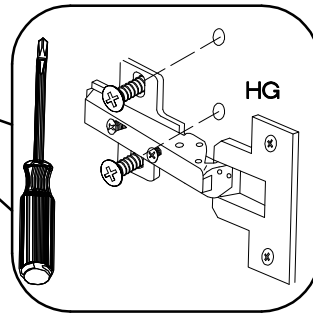

4

L=192mm	M4x22mm
	
S	U
3	6

5

LEFT

RIGHT

KUH.70985

KUH.70985

VARIANT HIGH GLOSS

6

±35/0mm	±3.5x13mm
	
HG	P5
3	6

7

L=192mm	M4x22mm
	
S	U
1	2