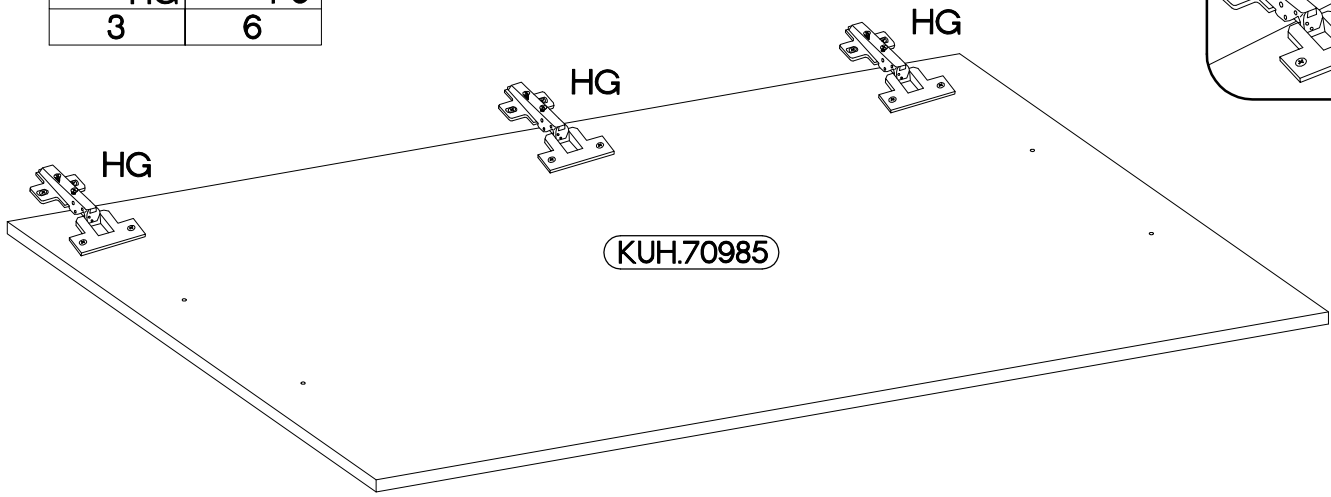

**60 DKS-2100 1F 3S**

KUH.90137

Ersatzteil Nummer	Dimension
KUH.70985	596x1280x16
KUH.70606	596x140x16
KUH.70607 x2	596x283x16
KUH.90137 x3	442x492x16
KUH.90140	480x70x16
KUH.90142 x2	480x148x16

3	2	3	1	6	4	6
	+6.3x13mm	+4.0x16mm	+3.5x13mm	+3.0x16mm	L=192mm	M4x22mm
4	12	12	24	12	2	4

4

L=192mm	M4x22mm
	
S	U
3	6

5

LEFT

RIGHT

KUH.70985

KUH.70985

VARIANT HIGH GLOSS

6

±35/0mm	±3.5x13mm
	
HG	P5
3	6

7

L=192mm	M4x22mm
	
S	U
1	2